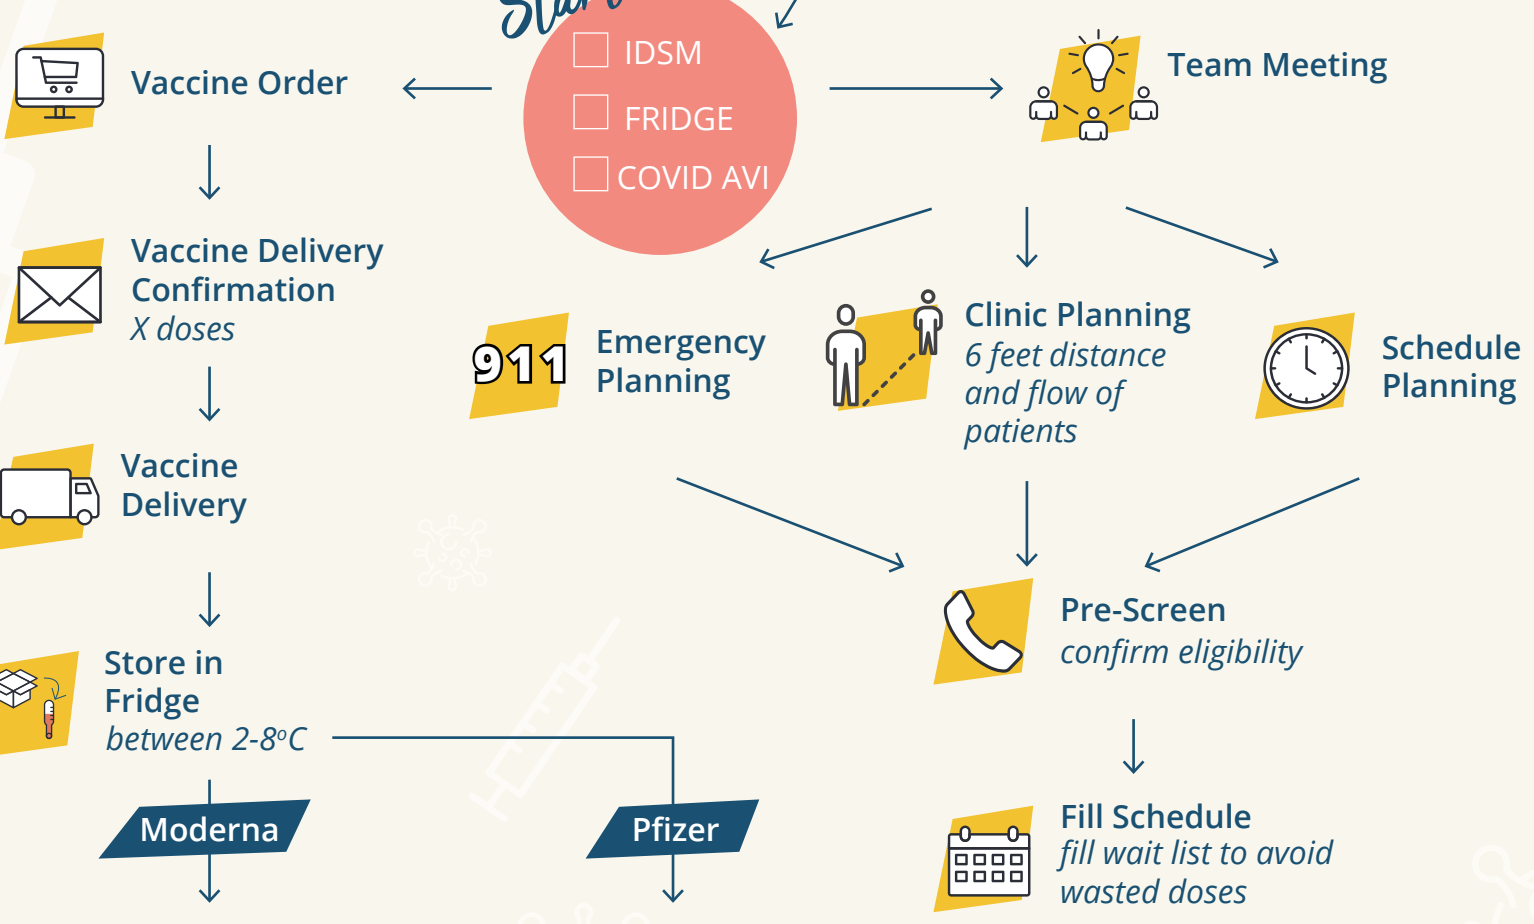

COVID VACCINE PROCESSES

QUICK REFERENCE CHART

Storage and stability times reflect Moderna and Pfizer vaccine requirements.

APPROX. 3 DAYS

UP TO 7 DAYS

SAME DAY

[DOWNLOAD CHECKLIST](#)