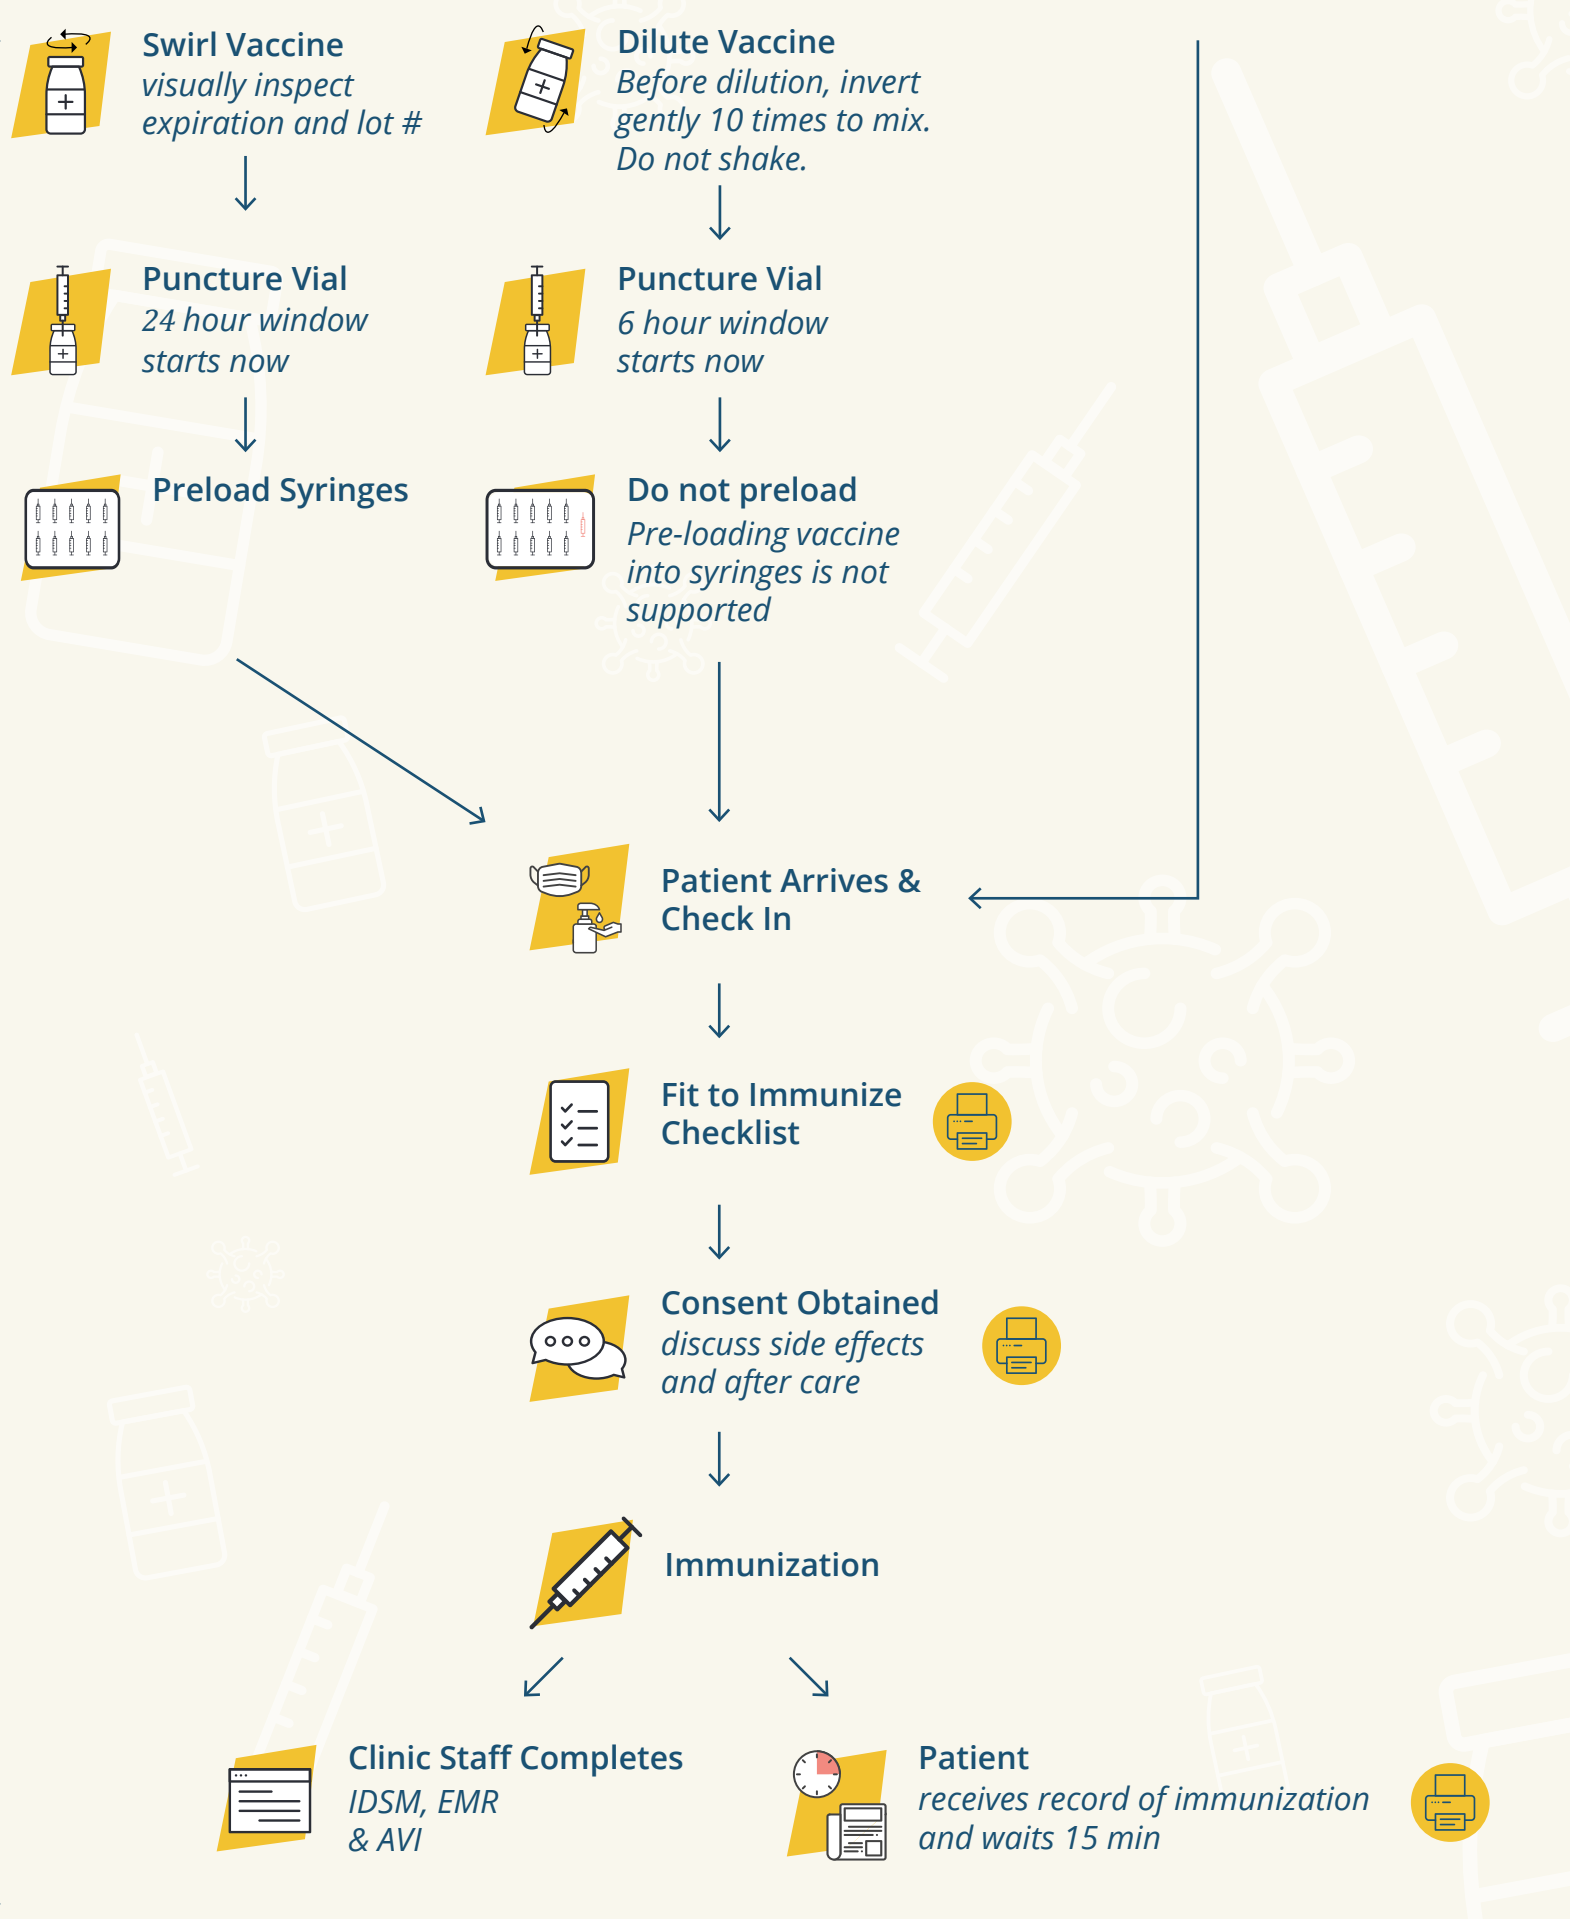

COVID VACCINE PROCESSES

QUICK REFERENCE CHART

Storage and stability times reflect Moderna and Pfizer vaccine requirements.

APPROX. 3 DAYS

UP TO 7 DAYS

SAME DAY

[DOWNLOAD CHECKLIST](#)